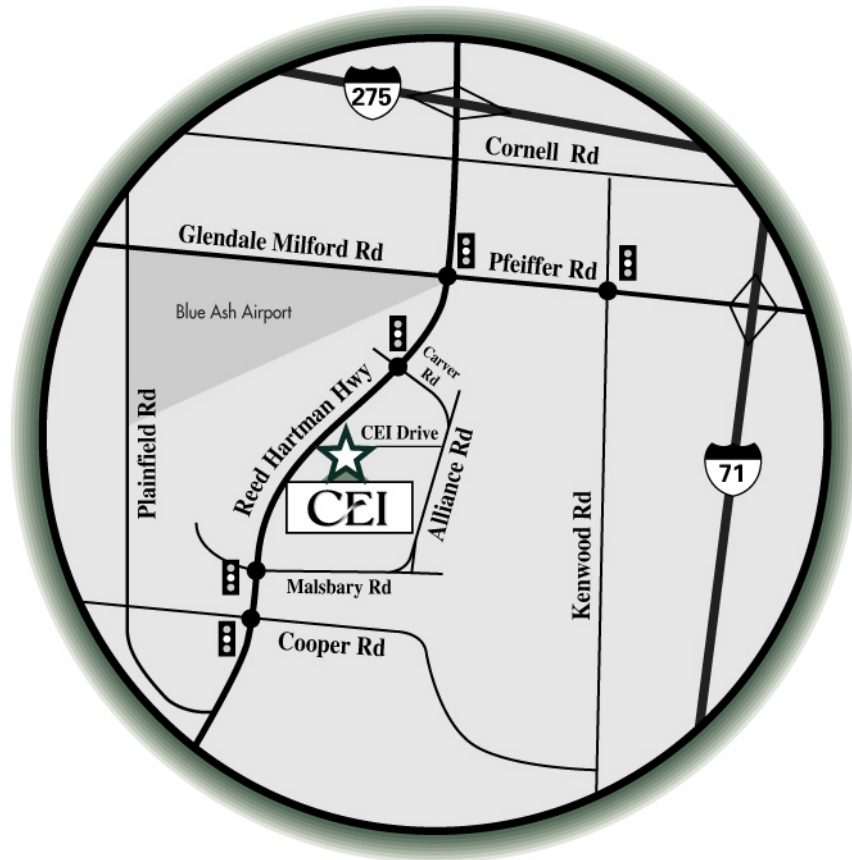

THE HEARING SERVICES AT CINCINNATI EYE INSTITUTE

The Hearing Services at Cincinnati Eye Institute

1945 CEI Drive, Cincinnati, OH 45242
513-618-7142 • 1-866-634-3540

DIRECTIONS

Traveling I-75 – NORTH

- Take I – 75 N
- MERGE onto RONALD REAGAN / CROSS COUNTY HWY / OH – 126 E via EXIT 10 A – go 4.3 miles
- Take the PLAINFIELD RD EXIT
- Turn LEFT onto PLAINFIELD RD go 0.3 miles
- PLAINFIELD RD goes Left Do NOT STAY STRAIGHT to go onto REED HARTMAN HWY– go 1.3 miles
- Turn RIGHT onto CARVER RD – go <0.1 miles
- Bear RIGHT onto ALLIANCE RD – go 0.1 miles
- Turn RIGHT onto CEI DRIVE – go 0.1 miles
- End at 1945 CEI DRIVE
- If you are traveling East Ronald Reagan Highway follow the directions above from the Merge onto Ronald Reagan Highway

THE HEARING SERVICES AT CINCINNATI EYE INSTITUTE

Traveling I-75 – SOUTH

- Take I – 75 S
- Merge onto 275 E via EXIT 16 toward I –71 / COLUMBUS – go 5.9 miles
- Merge onto I – 71 S via EXIT 49 toward CINCINNATI – go 1.7 miles
- Take the PFEIFFER RD exit – EXIT 15
- Turn RIGHT onto PFEIFFER RD – go 0.4 miles
- Turn LEFT onto REED HARTMAN HWY – go 0.4 miles
- Turn LEFT onto CARVER RD – go <0.1 miles
- Bear RIGHT onto ALLIANCE RD – go 0.1 miles
- Turn RIGHT onto CEI DRIVE – go 0.1 miles
- End at 1945 CEI DRIVE

Traveling I-71 – SOUTH

- Take I – 71 S
- Take the PFEIFFER RD exit – EXIT 15
- Turn RIGHT onto PFEIFFER RD – go 0.4 miles
- Turn LEFT onto REED HARTMAN HWY – go 0.4 miles
- Turn LEFT onto CARVER RD – go <0.1 miles
- Bear RIGHT onto ALLIANCE RD – go 0.1 miles
- Turn RIGHT onto CEI DRIVE – go 0.1 miles
- End at 1945 CEI DRIVE